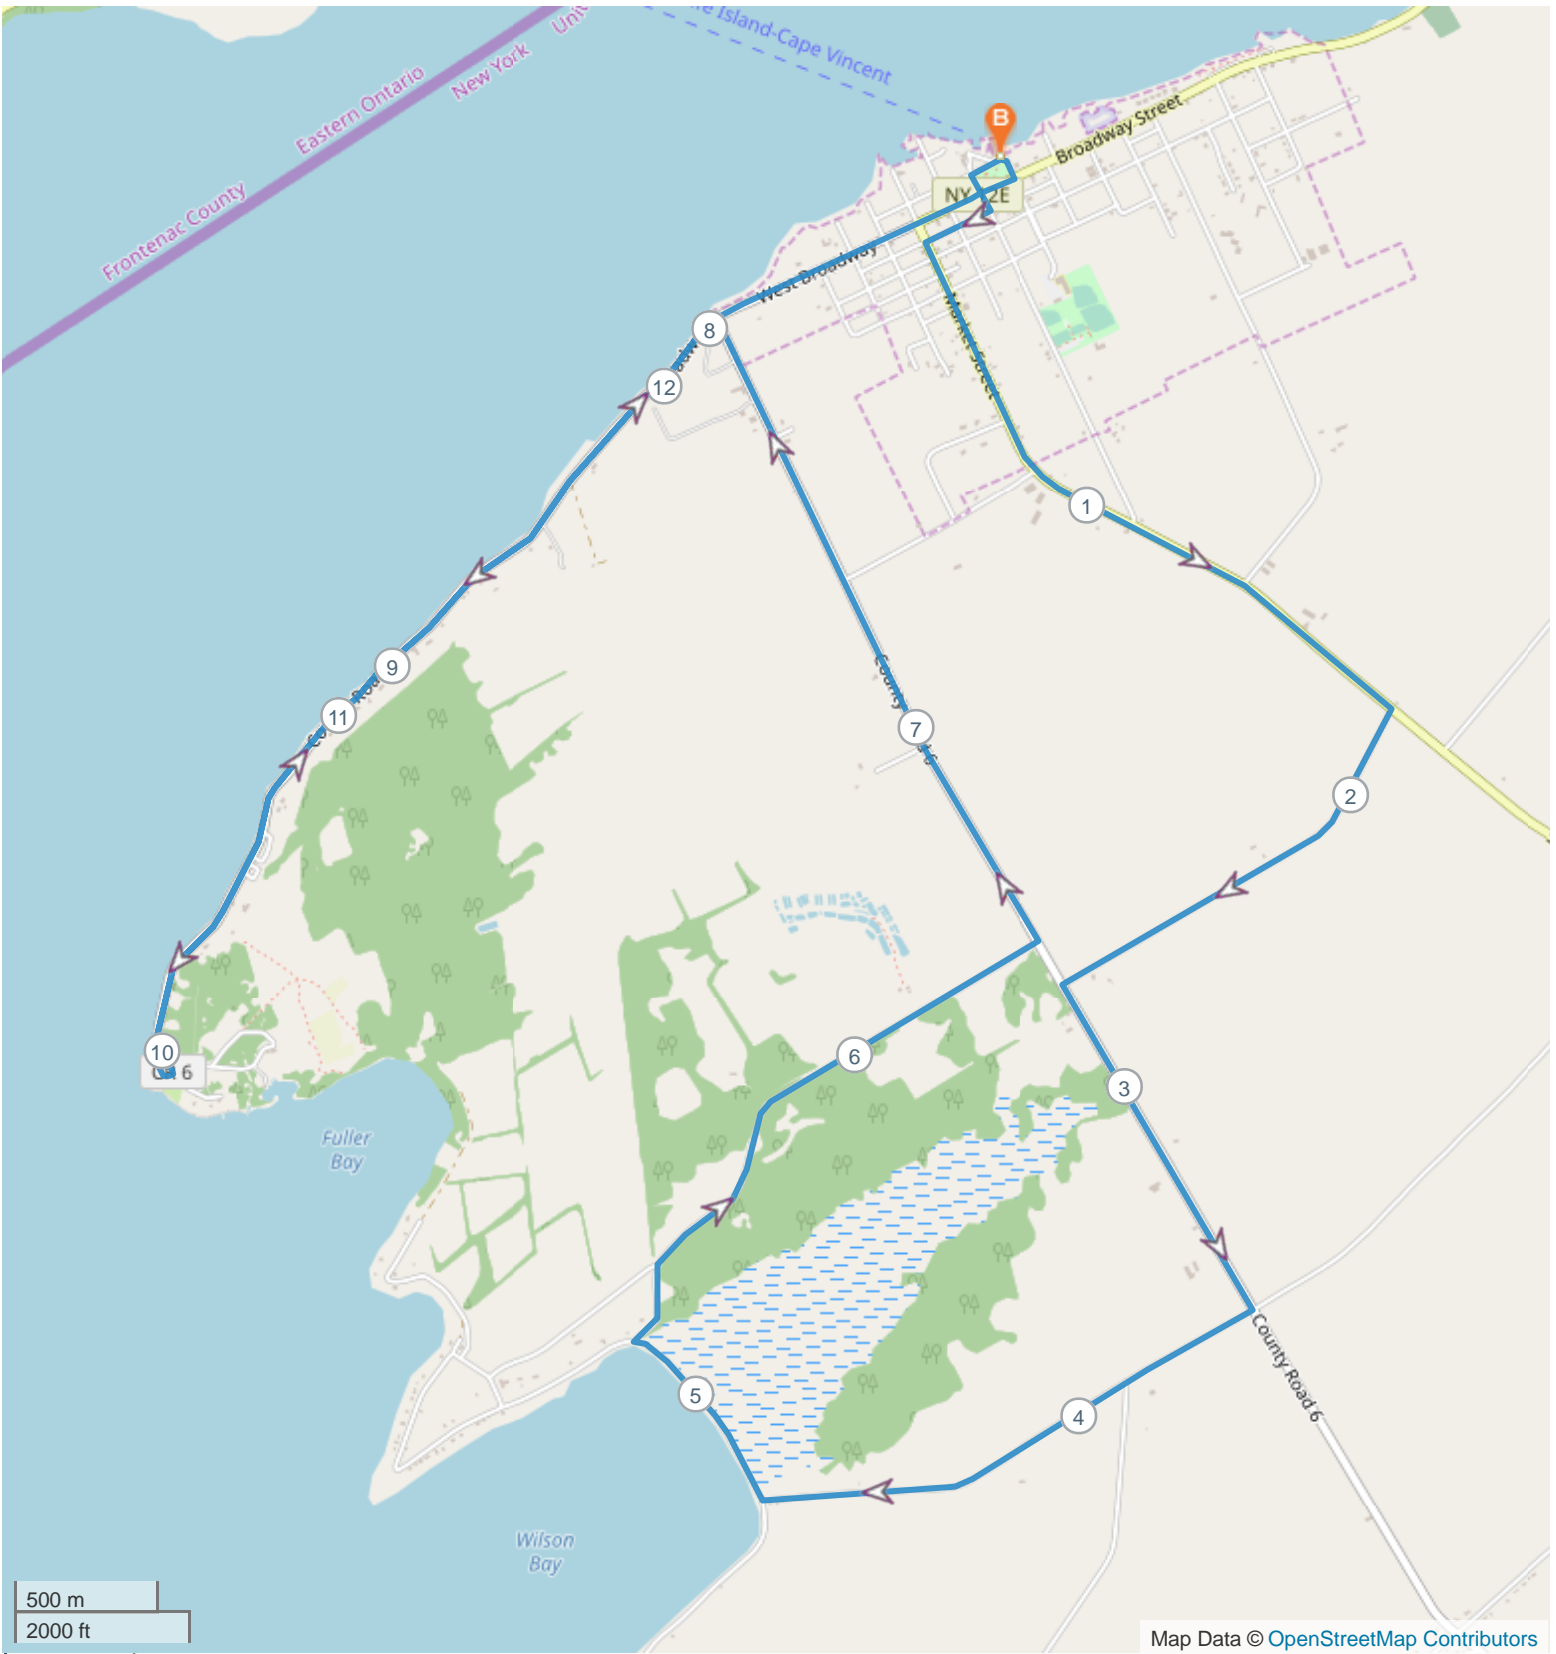

Lake & River Run

ROUTE DIRECTIONS

No	Miles	Turn	Directions
1	0.000		Start on Gouvello Street
2	0.054	→	Turn right onto Broadway Street, NY 12E
3	0.132	←	Turn left onto South James Street
4	0.175	→	Turn right onto Kelsey Lane
5	0.328	←	Turn left onto Market Street, NY 12E
6	1.799	→	Turn right onto Deerlick Road
7	2.750	←	Turn left onto County Road 6, CR 6
8	3.560	→	Turn right onto Merchant Road North
9	4.721	→	Turn right onto Beech Road
10	5.169	↘	Turn sharp right onto Wilson Point Road
11	6.465	←	Turn left onto County Road 6, CR 6
12	7.973	←	Turn left onto Broadway, CR 6
13	10.124	→	Turn right onto County Road 6, CR 6
14	12.814	←	Turn left onto South James Street
15	12.860	→	Turn right onto Gouvello Street
16	12.931		