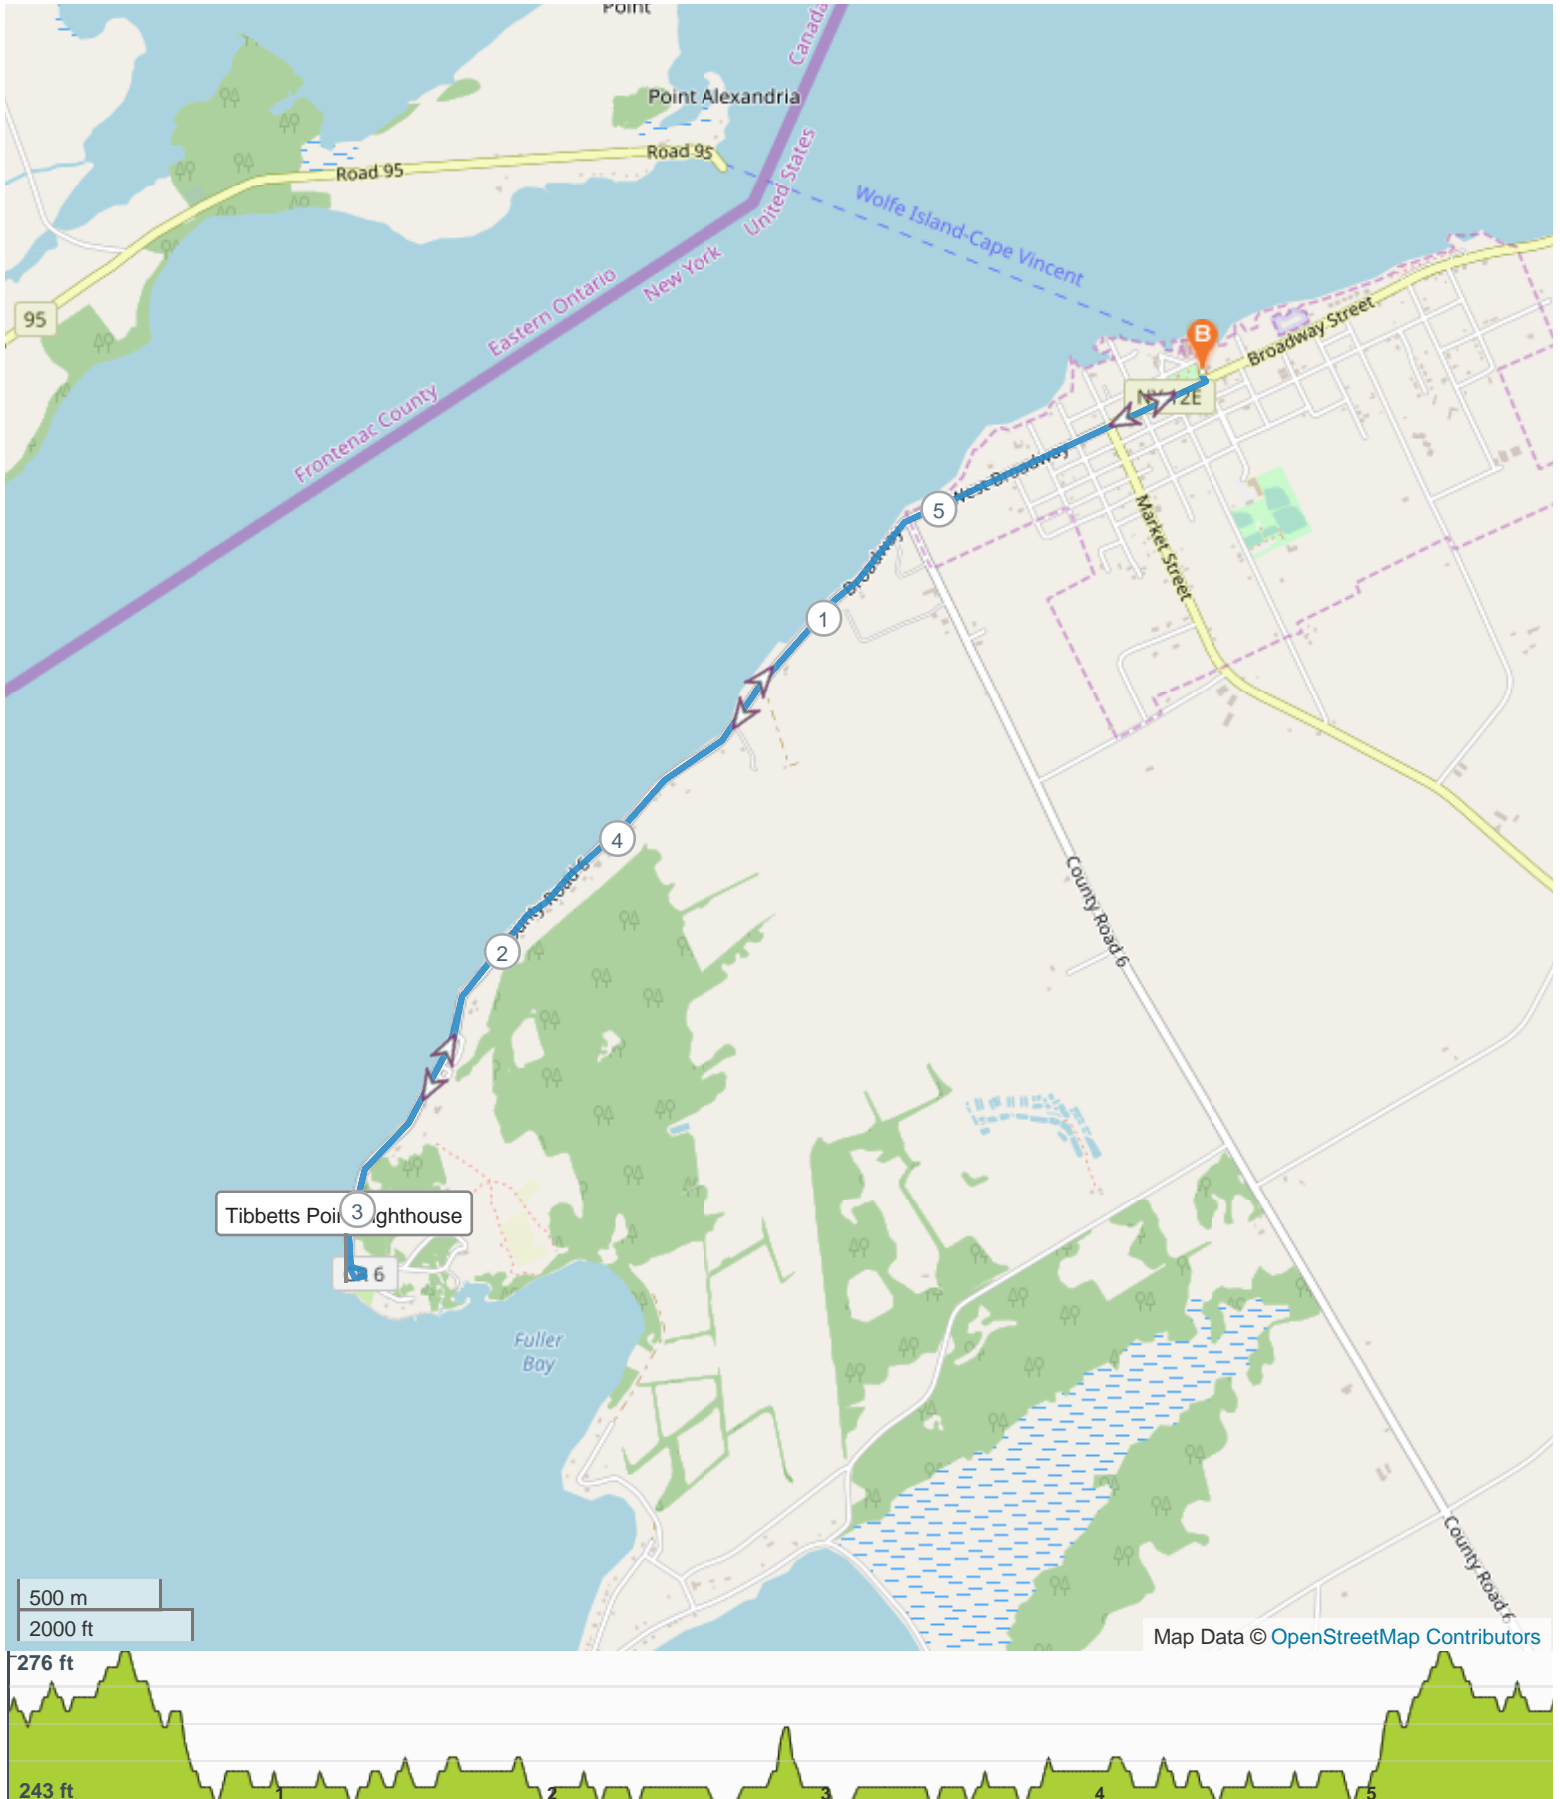

# Downtown To Tibbetts Point Lighthouse

## ROUTE DIRECTIONS

No	Miles	Turn	Directions
1	0.000		Start on Esseltyne Street
2	0.013	→	Turn right onto Broadway Street, NY 12E
3	2.871	→	Turn right onto County Road 6, CR 6
4	5.639	←	Turn left onto Esseltyne Street
5	5.653		